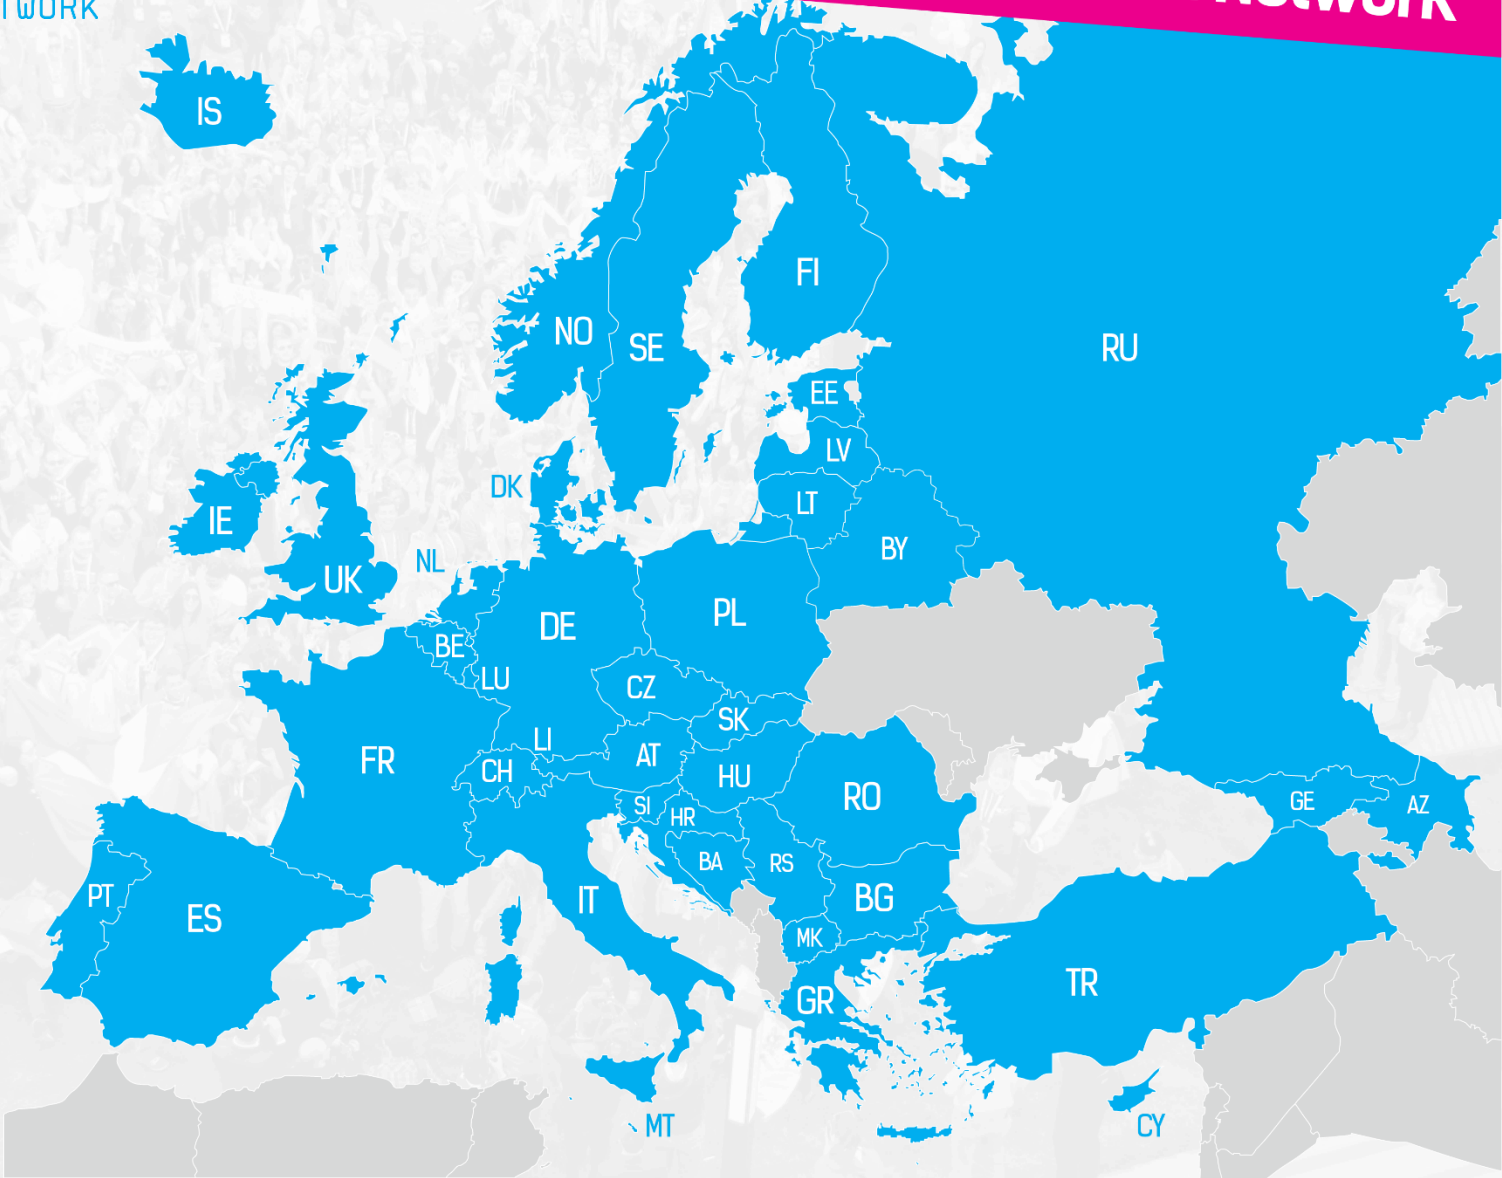

INTERNATIONAL EXCHANGE  
ERASMUS STUDENT NETWORK

INTERNATIONAL EXCHANGE  
ERASMUS STUDENT NETWORK

INTERNATIONAL EXCHANGE  
ERASMUS STUDENT NETWORK

ESN is the  
key student volunteer  
organisation in Europe.

[www.esn.org](http://www.esn.org)

INTERNATIONAL EXCHANGE  
ERASMUS STUDENT NETWORK

# Countries of the Erasmus Student Network

● ESN member

As approved at  
CND Kraków 2016

40

countries

500+

local associations

1000+