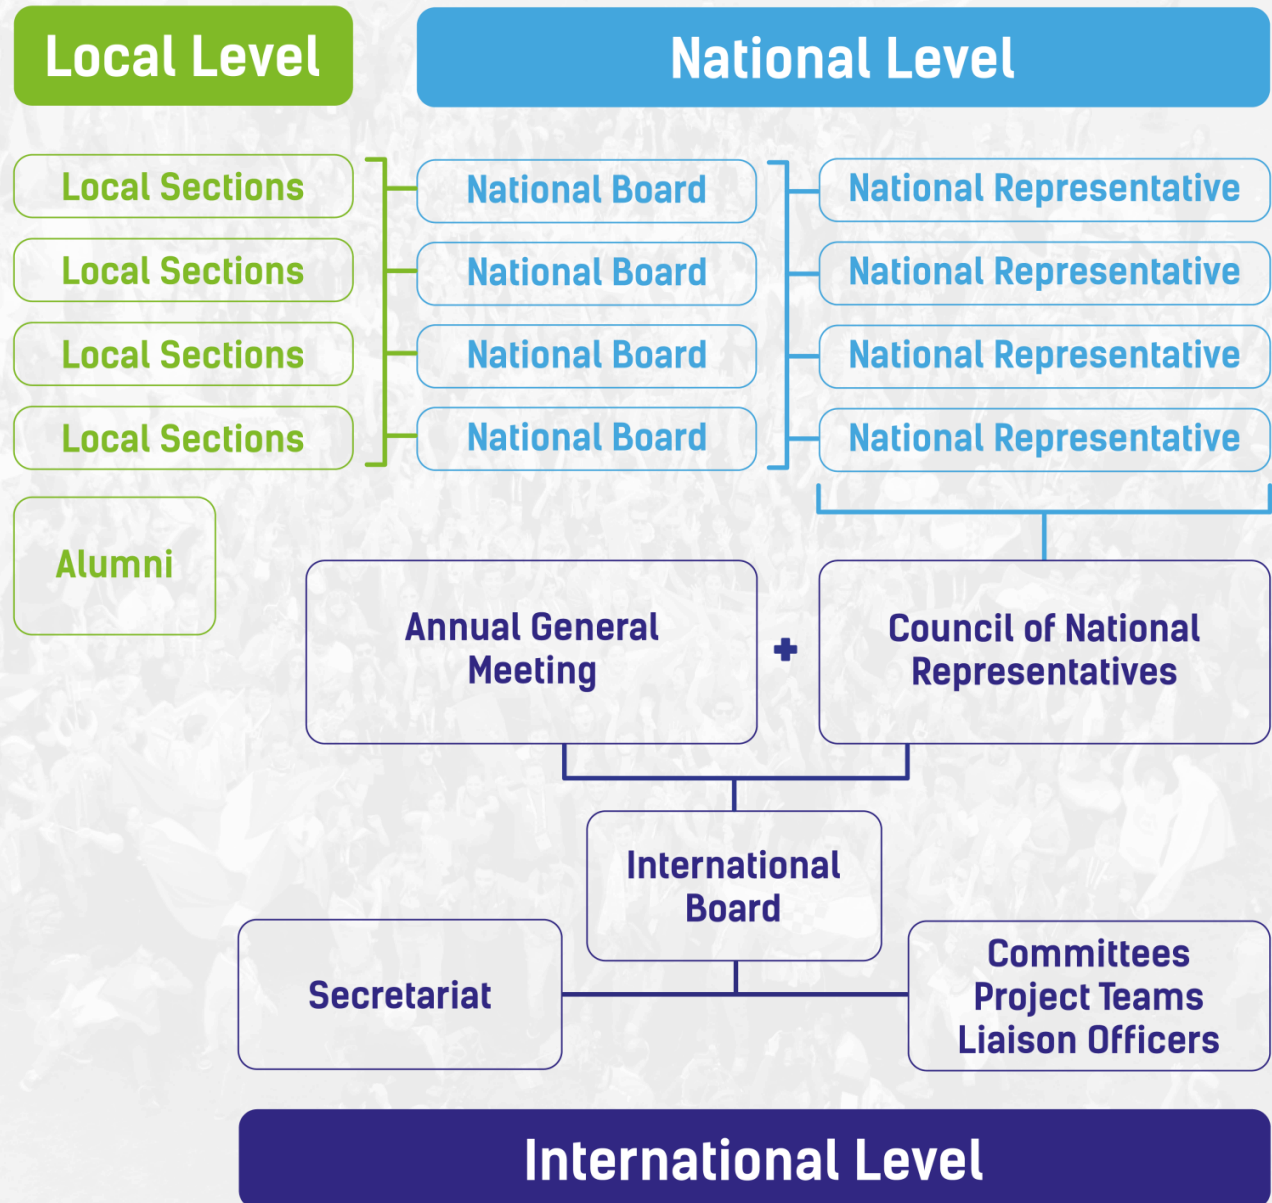

Higher Education Institutions

INTERNATIONAL EXCHANGE  
ERASMUS STUDENT NETWORK

# ESN's management

[www.esn.org](http://www.esn.org)

International Board 2016/2017 & ESN  
Secretariat

# Structure

# Partners & Stakeholders

COUNCIL OF EUROPE

CONSEIL DE L'EUROPE

**iesn**

INTERNATIONAL EXCHANGE  
ERASMUS STUDENT NETWORK

**ESN is a member of..**

[www.esn.org](http://www.esn.org)

**European  
Movement  
International**